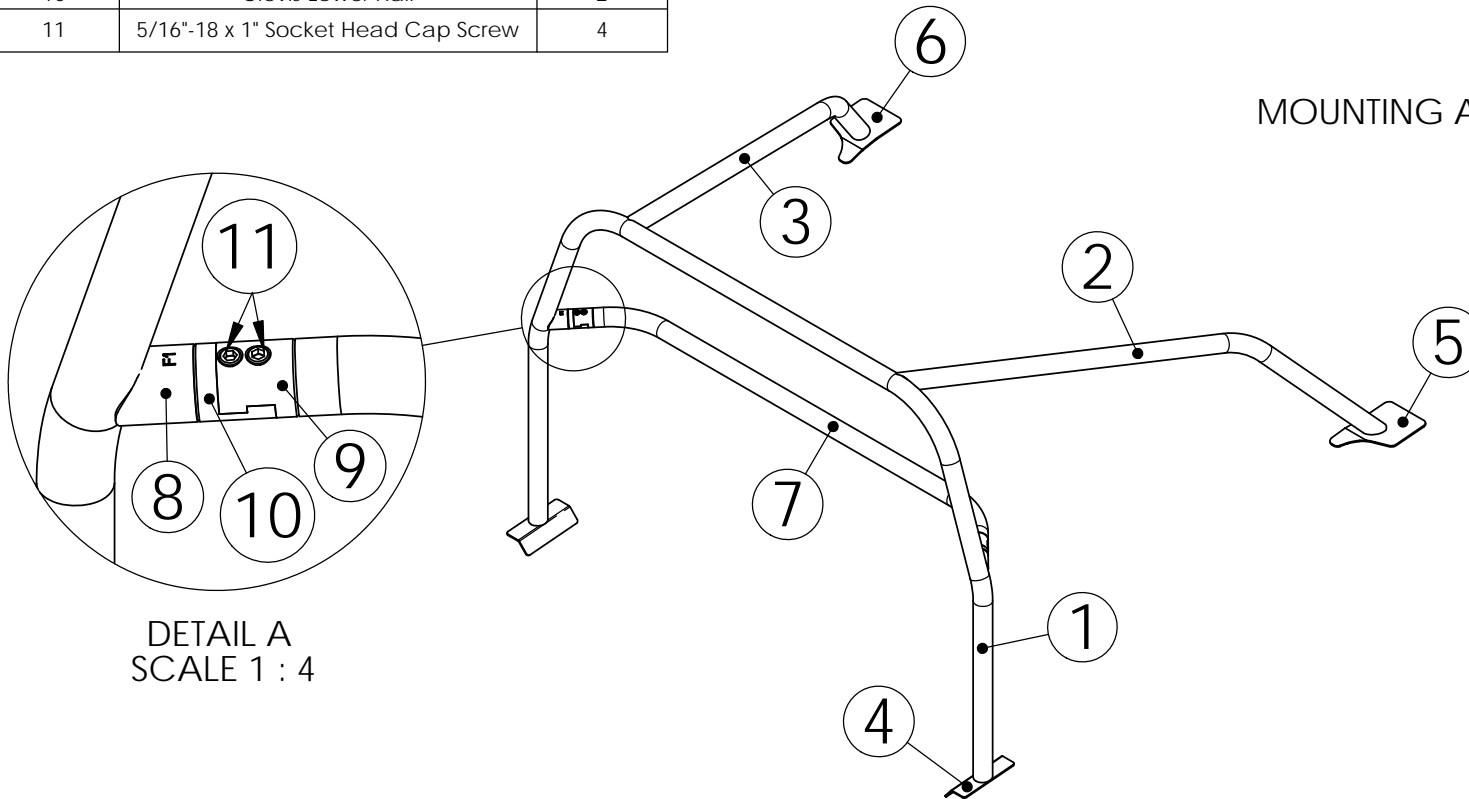

1967-69 CAMARO/FIREBIRD ROLL CAGE ILLUSTRATION

If you have any questions please contact
 Detroit Speed, Inc.
 info@detroitsspeed.com 704.662.3272

ITEM NO.	DESCRIPTION	QTY.
1	Roll Cage Main Hoop	1
2	Rear Driver Support Bar	1
3	Rear Passenger Support Bar	1
4	4pt Roll Cage Rocker Doubler	2
5	Rear Driver Doubler Plate	1
6	Rear Passenger Doubler Plate	1
7	Roll Cage "H" Cross Bar	1
8	1st Gen Clevis Adapter	2
9	Clevis-Upper Half	2
10	Clevis-Lower Half	2
11	5/16"-18 x 1" Socket Head Cap Screw	4

MOUNTING ANGLE

DETAIL A
 SCALE 1 : 4