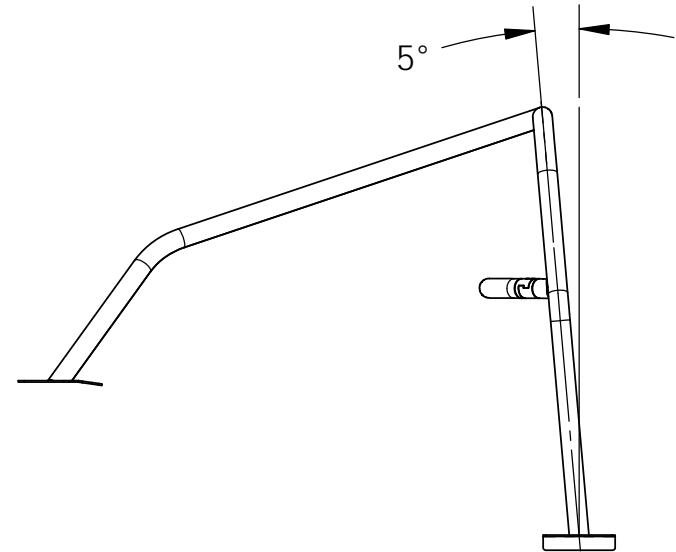

1967-69 CAMARO/FIREBIRD ROLL CAGE ILLUSTRATION

If you have any questions please contact
 Detroit Speed, Inc.
 info@detroitsspeed.com 704.662.3272

ITEM NO.	DESCRIPTION	QTY.
1	Roll Cage Main Hoop	1
2	Rear Driver Support Bar	1
3	Rear Passenger Support Bar	1
4	4pt Roll Cage Rocker Doubler	2
5	Rear Driver Doubler Plate	1
6	Rear Passenger Doubler Plate	1
7	Roll Cage "H" Cross Bar	1
8	1st Gen Clevis Adapter	2
9	Clevis-Upper Half	2
10	Clevis-Lower Half	2
11	5/16"-18 x 1" Socket Head Cap Screw	4

MOUNTING ANGLE

DETAIL A
 SCALE 1 : 4