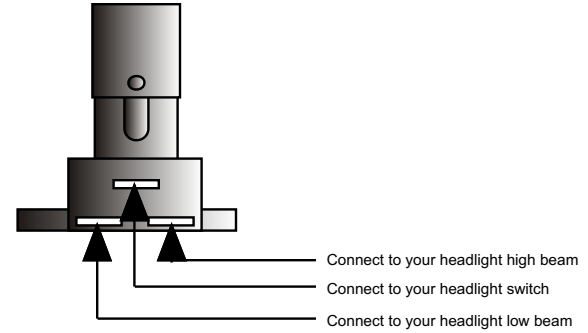

Connect the Dimmer Switch wires as shown above.

1. The top center terminal of the Dimmer Switch is connected to the Headlight switch.
2. The terminal on the right side is connected to your headlight high beam terminal.
3. The terminal on the left side is connected to your headlight low beam terminal.

another wiring product by...

150 Heller Pl #17 W Bellmawr, NJ 08031 856-933-0801

PART #

500042

DESCRIPTION:

DIMMER SWITCH

92964573 instruction sheet Rev 3.0 6/29/99

Connect the Dimmer Switch wires as shown above.

1. The top center terminal of the Dimmer Switch is connected to the Headlight switch.
2. The terminal on the right side is connected to your headlight high beam terminal.
3. The terminal on the left side is connected to your headlight low beam terminal.

another wiring product by...

150 Heller Pl #17 W Bellmawr, NJ 08031 856-933-0801

PART #

500042

DESCRIPTION:

DIMMER SWITCH

92964573 instruction sheet Rev 3.0 6/29/99